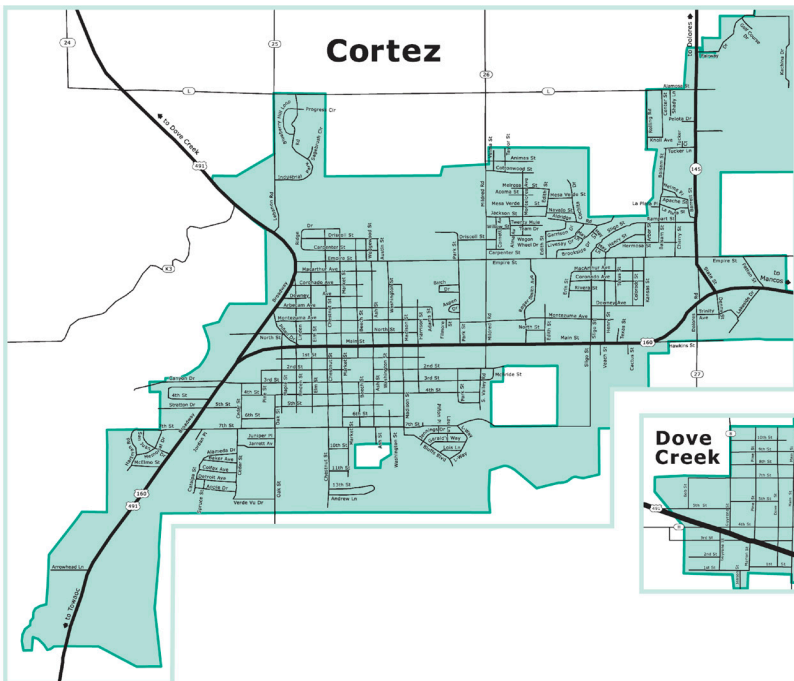

Cortez

Dolores