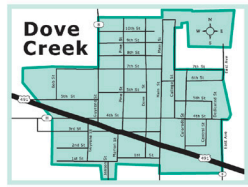

Cortez

Dolores

Rico

Printed with permission of Moë's Maps.

Copyright ©2005 Moë's Maps. All rights reserved.

Dove Creek

Mancos